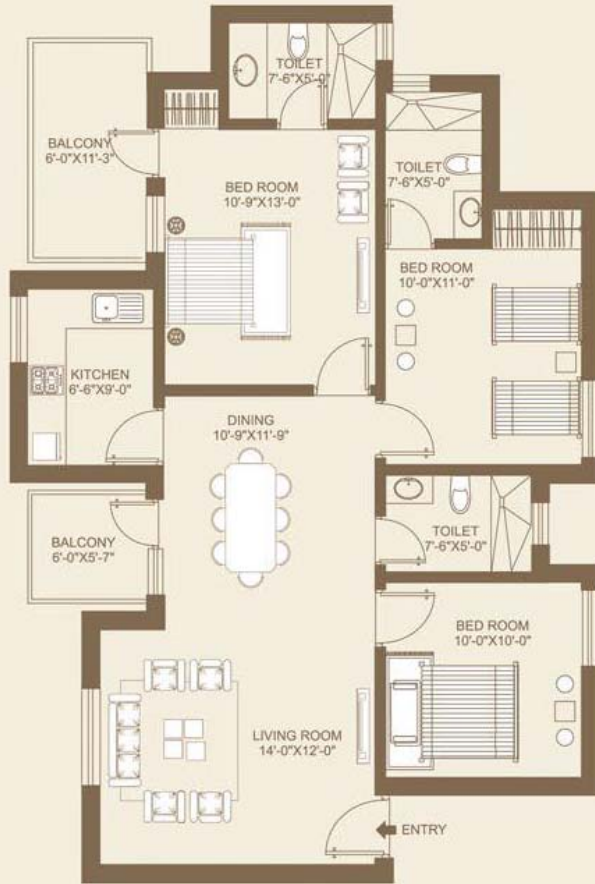

floor plans

THREE BED ROOM UNIT  
SUPER AREA - 1350 SQ.FT.