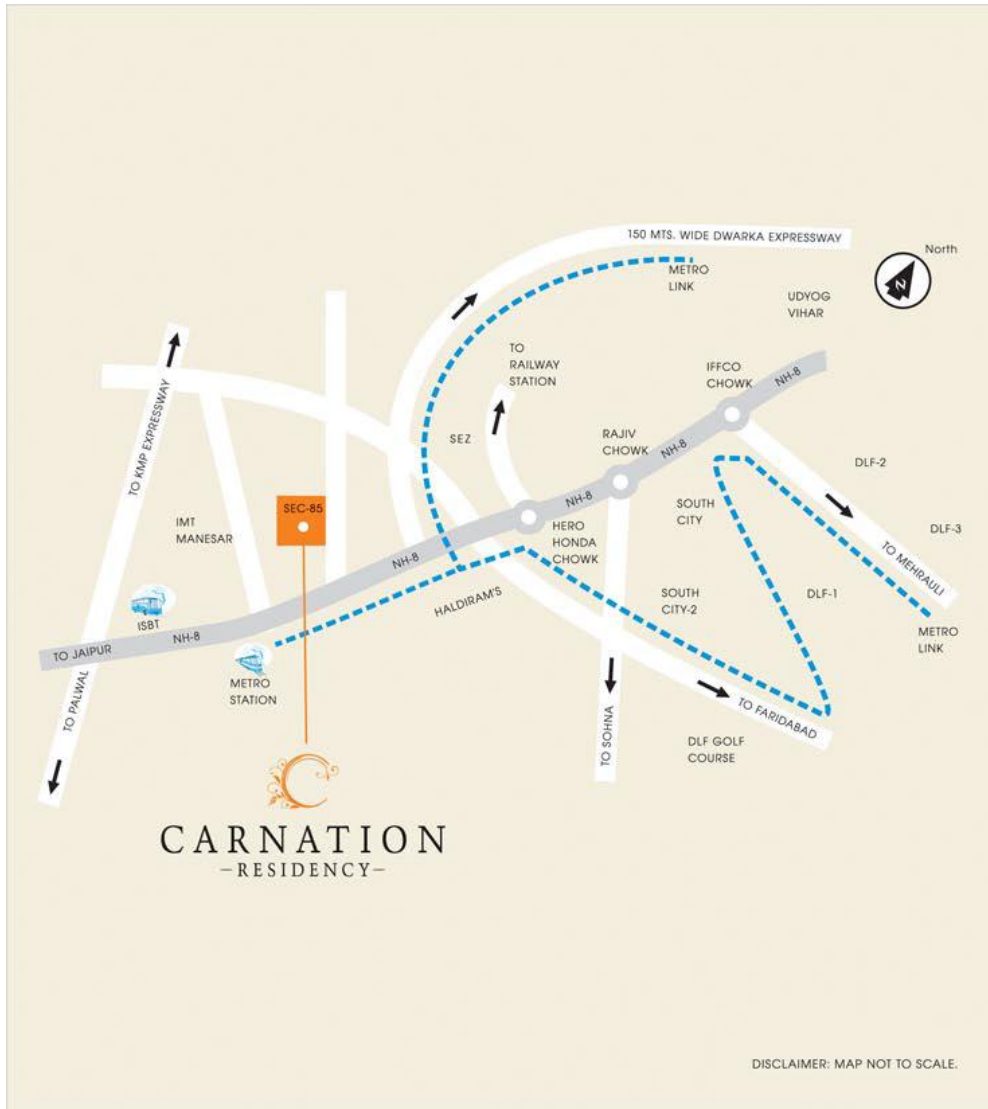

LOCATION MAP

an aspiring location

Carnation Residency is strategically located in sector 85, new gurgaon, around 1 km from NH-8. Key distances of carnation residency from the following milestones are:

- Proposed metro station and ISBT in very close proximity
- 5 mins. drive from industrial hub i.e. IMT Manesar
- Around 5 mins. drive from the proposed ISBT
- 20 mins. drive from IGI airport
- 25 mins. drive from domestic airport
- Easy access from dwarka expressway