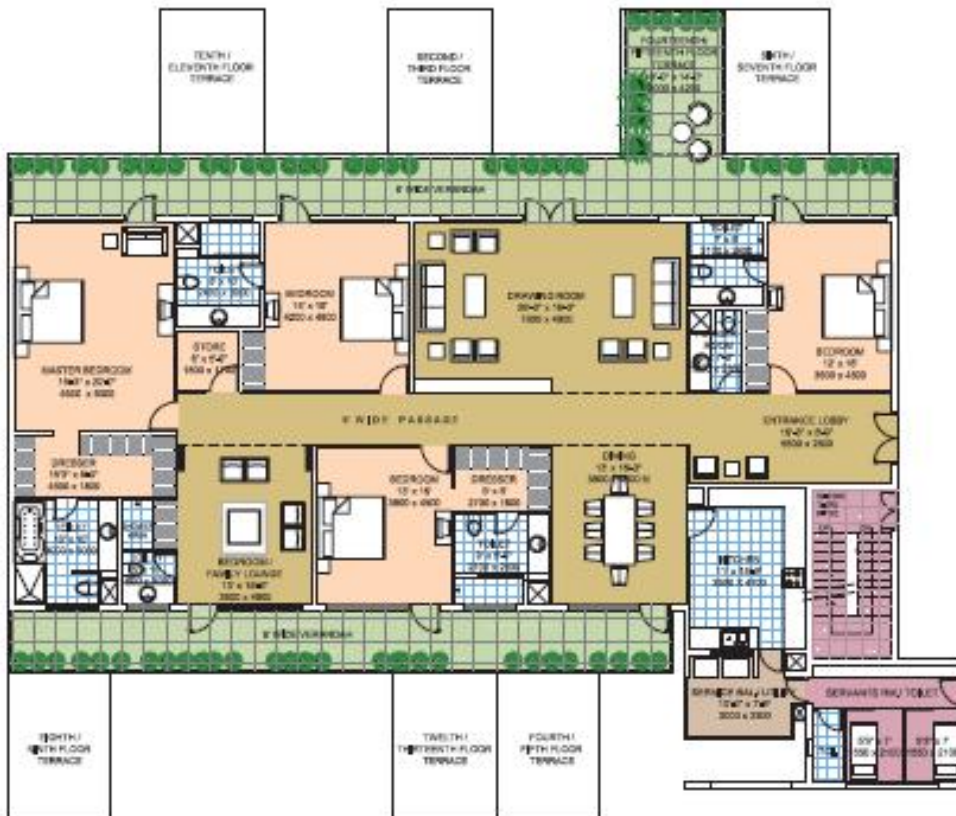

Layout Plan | Five bedroom Unit  
Typical Layout Plan

Saleable area: 5,330 sq. ft.