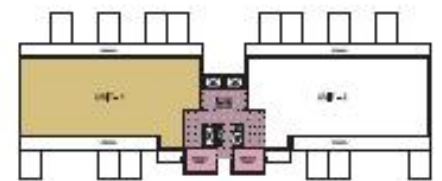

Layout Plan | Five bedroom Unit  
Typical Layout Plan

Saleable area: 5,330 sq. ft.