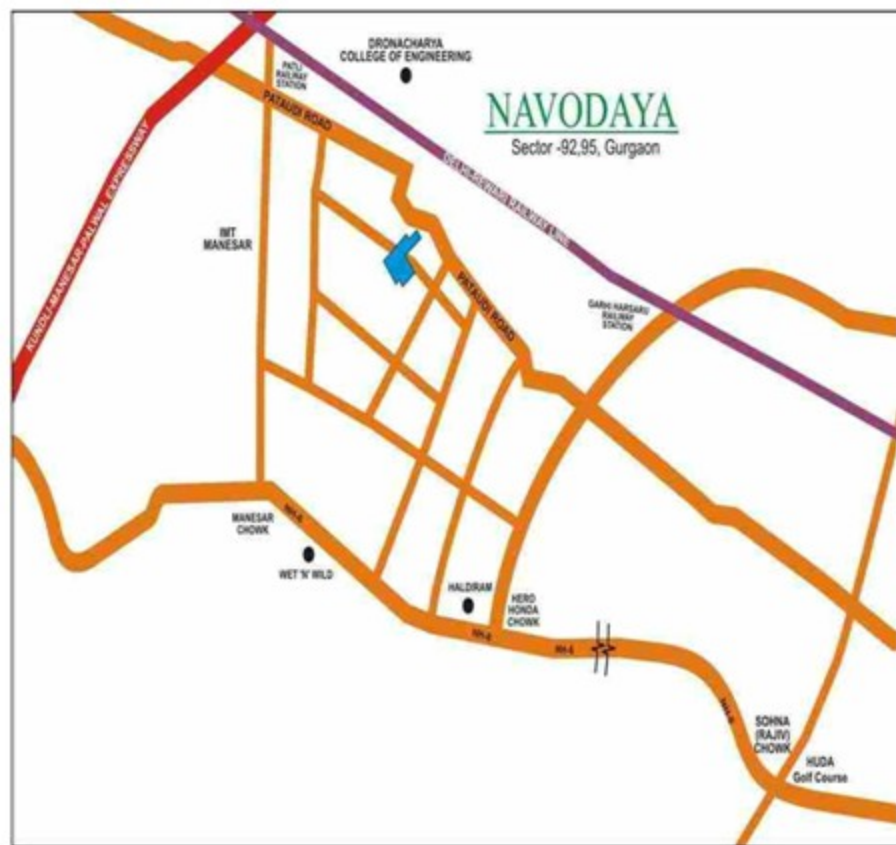

LOCATION MAP

NAVODAYA

- 1 km from IMT Manesar.
- 4 km from NH-8 IMT Manesar entrance.
- 12 km from Gurgaon city bus stand.
- 15 km from Rajiv Chowk.