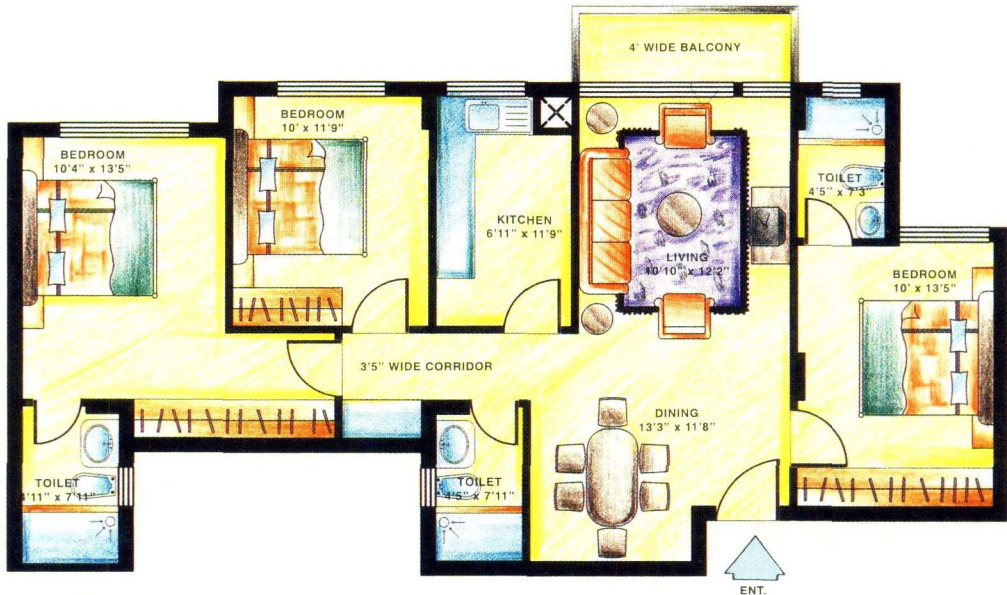

Apartment Layout Plan (Wing B, Building IV)

Unit 1 & 4: ACCOMMODATION: 3 Bedroom, Living-Dining, Balcony. AREA: 1267 sq.ft.