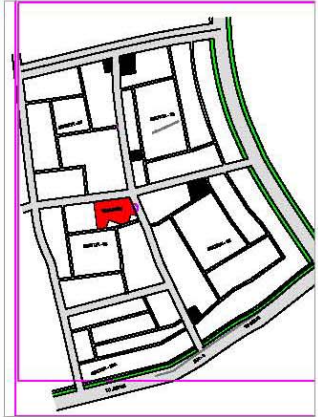

### LEGEND

- 240 SQ.YARD PLOTS
- 360 SQ.YARD PLOTS
- Variable size PLOTS- ON HOLD

**D = DUPLEX**  
**S = SIMPLEX**

**KEY PLAN**

**MASTERPLAN LAYOUT**  
**BELLEVUE- Sector 82**  
**VATIKA INDIA NEXT GURGAON**