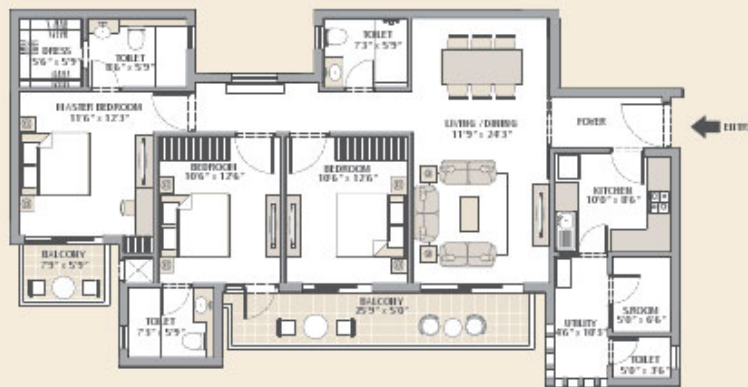

FLOOR PLAN

THE ENCLAVE

Typical Floor
3 Bedroom, 3 Bathroom, Utility and S. Room
Towers Q (5+16 floors) - 1,895 sq. ft.