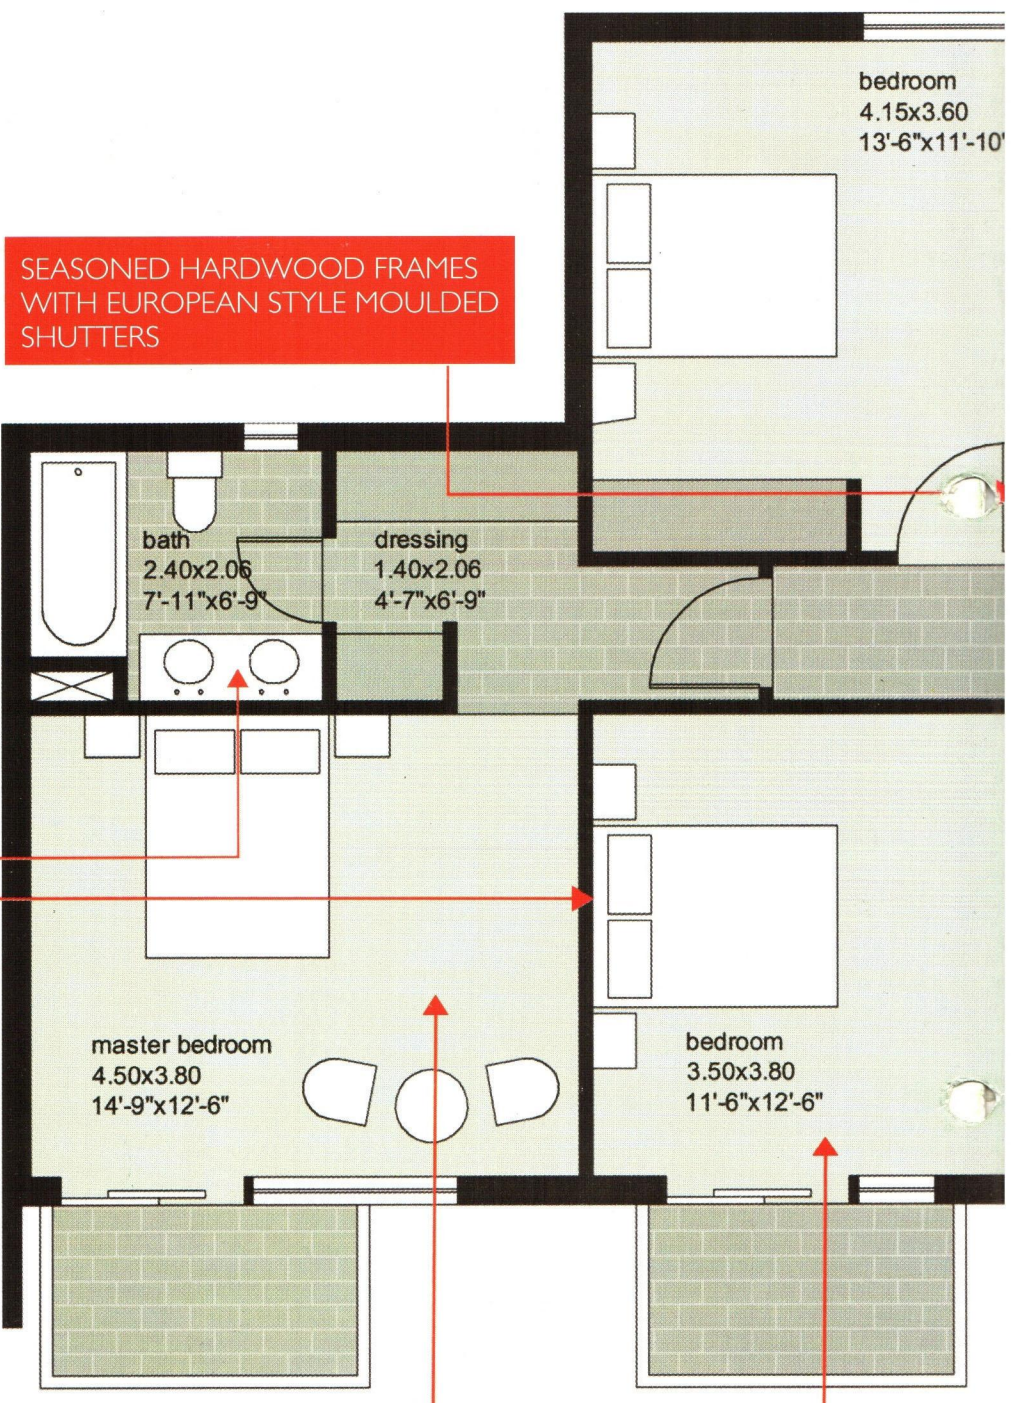

ED  
NC  
ER

SEASONED HARDWOOD FRAMES  
WITH EUROPEAN STYLE MOULDED  
SHUTTERS

POLISHED GRANITE COUNTER-TOP  
IN TOILETS

PLEASING SHADES OF ACRYLIC  
EMULSION PAINT

LAMINATED WOODEN FLOORING