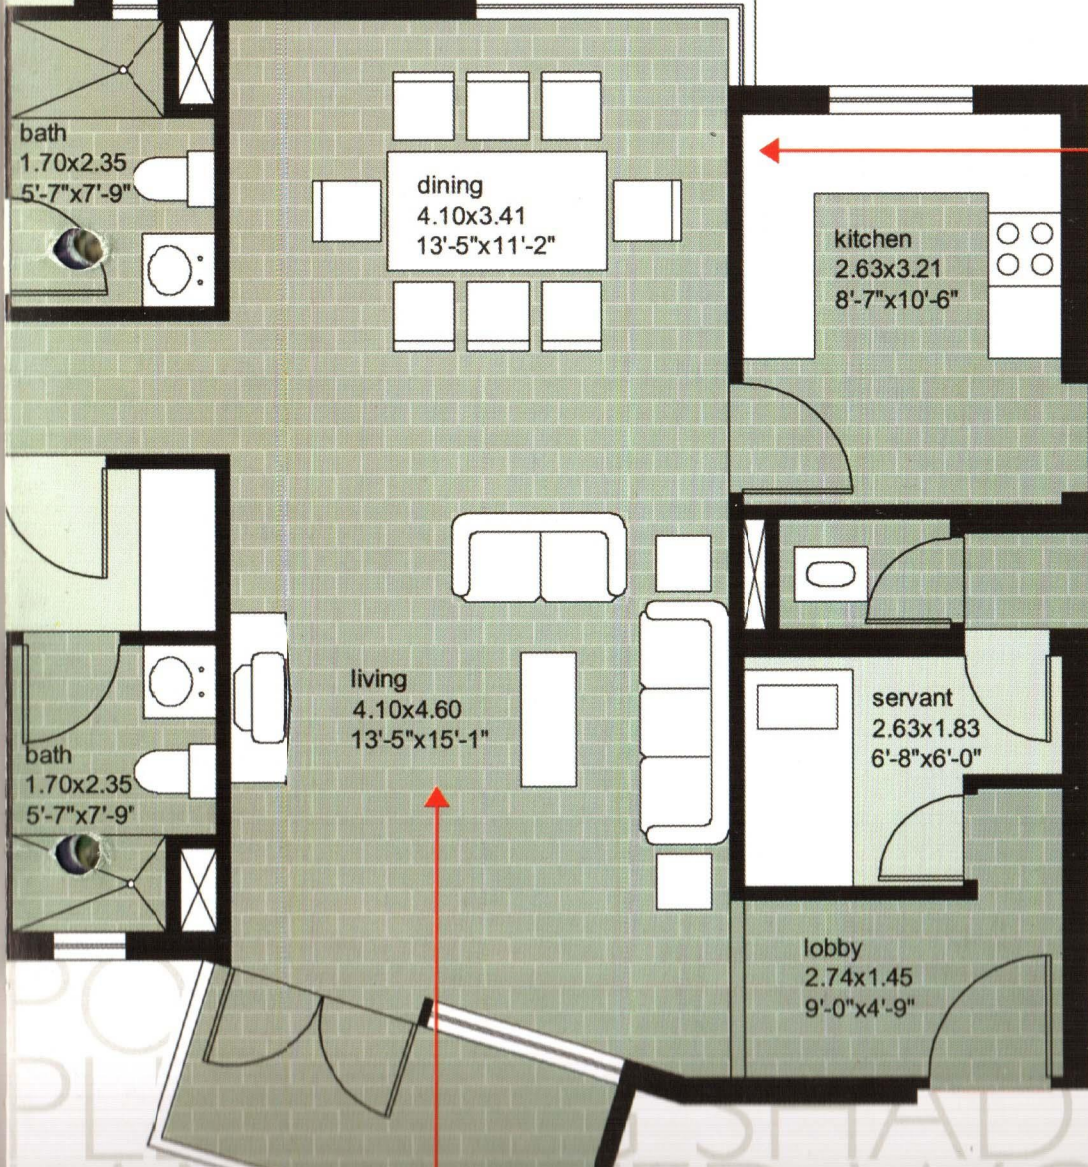

DED SHUTTERS
TOP IN TOILETS

SELECTED MARBLE/GRANITE
CLADDING WITH ACRYLIC
EMULSION PAINT

POWDER COATED ALUMINIUM
GLAZED DOORS AND WINDOWS

POLISHED GRANITE COUNTER
WITH DOUBLE BOWL STAINLESS
STEEL SINK WITH DRAINBOARD
AND GEYSER