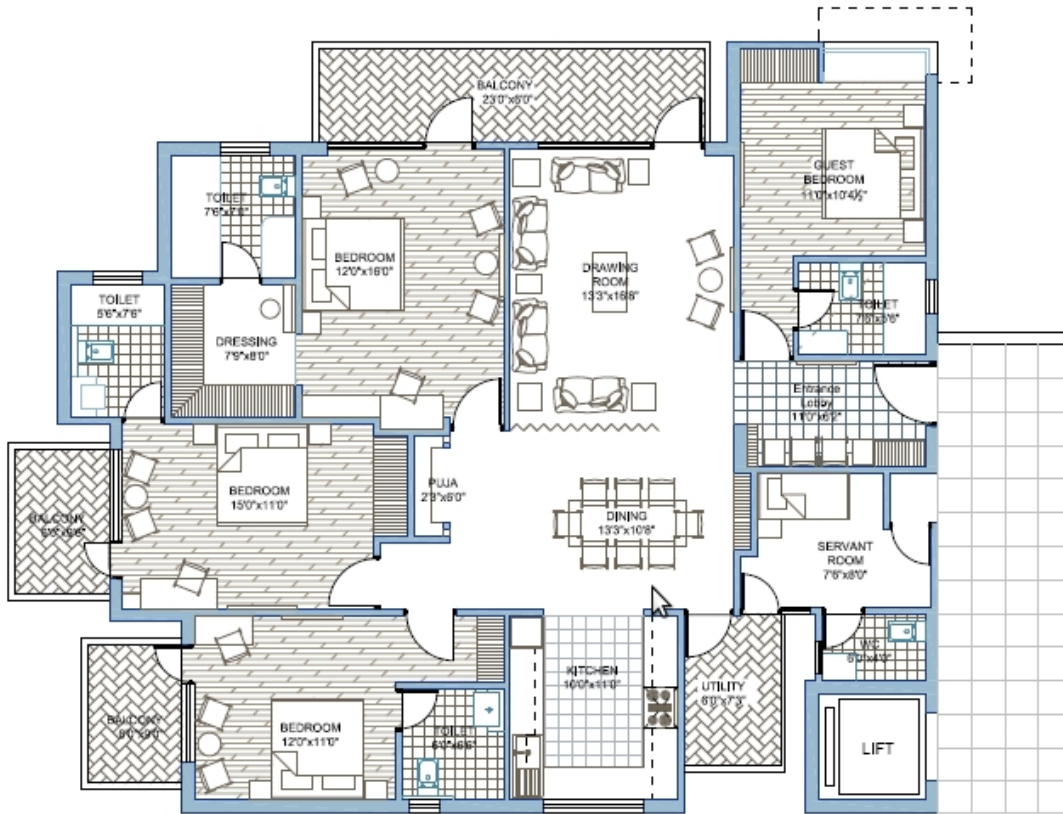

FLOOR PLAN

TASHEE
PRESENTS
CAPITAL GATEWAY

ARCHITECTS
SPATIUM Architects
Project Management

4 BEDROOM APARTMENT