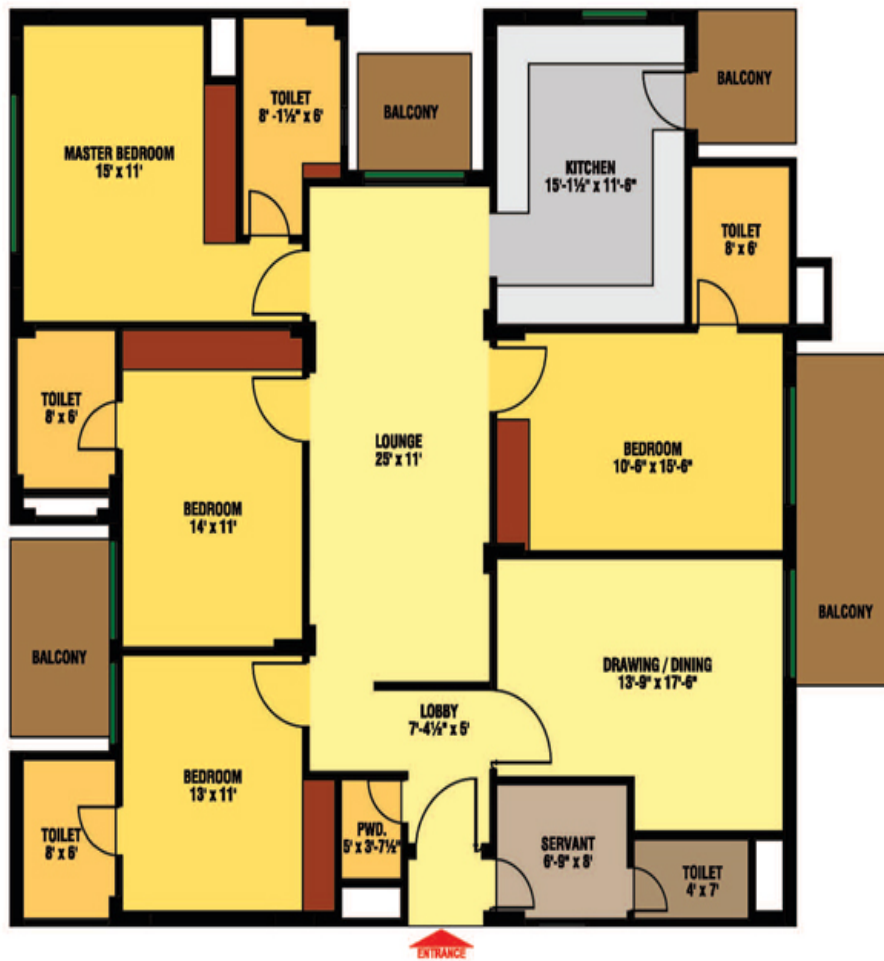

FLOOR PLAN

**Super Area
2810 Sq.Ft.**

Block-F, Unit-8

NINEX CITY