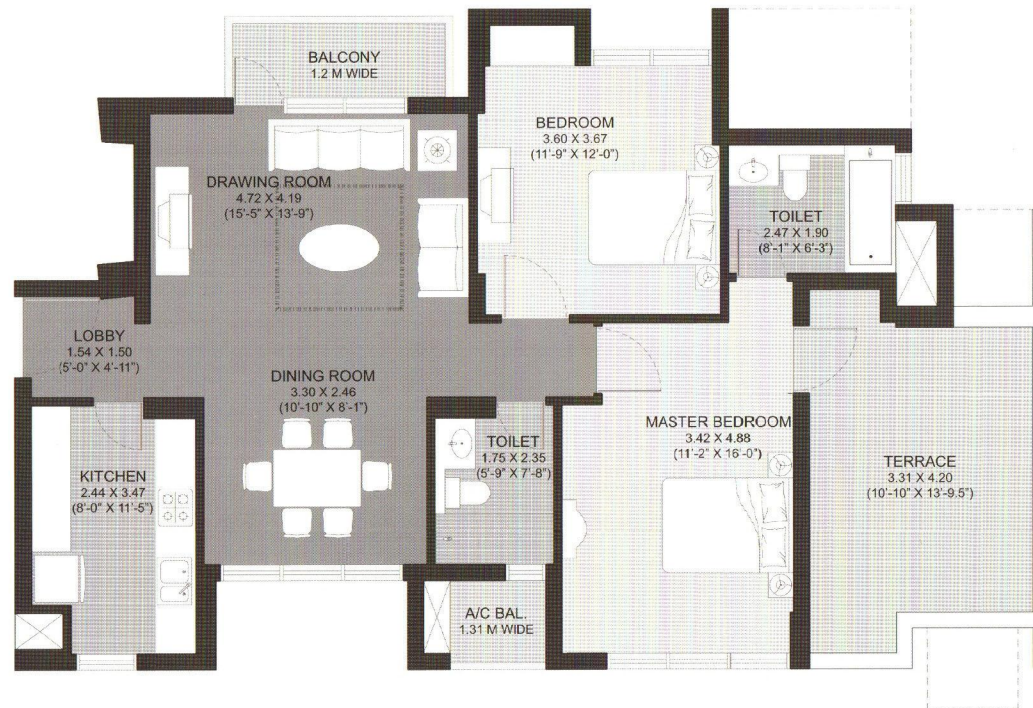

Tower No.	Flat No.
T1	1801,1803
T2	1801,1803
T4	1801,1803
T5	1801,1803
T10	1801,1803
T11	1801,1803
T14	1801,1803
T17	1801,1803
T3	1701,1703
T6	1701,1703
T12	1701,1703
T15	1701,1703
T16	1701,1703
T7	1701,1703
T8	1801,1803
T9	1801,1803

Type W5 - 2B2T0S + Terrace

Area : 1336 sq.ft. (124.09 sq.mt.), Terrace Area: 165 sq.ft. (15.335 sq.mt.)