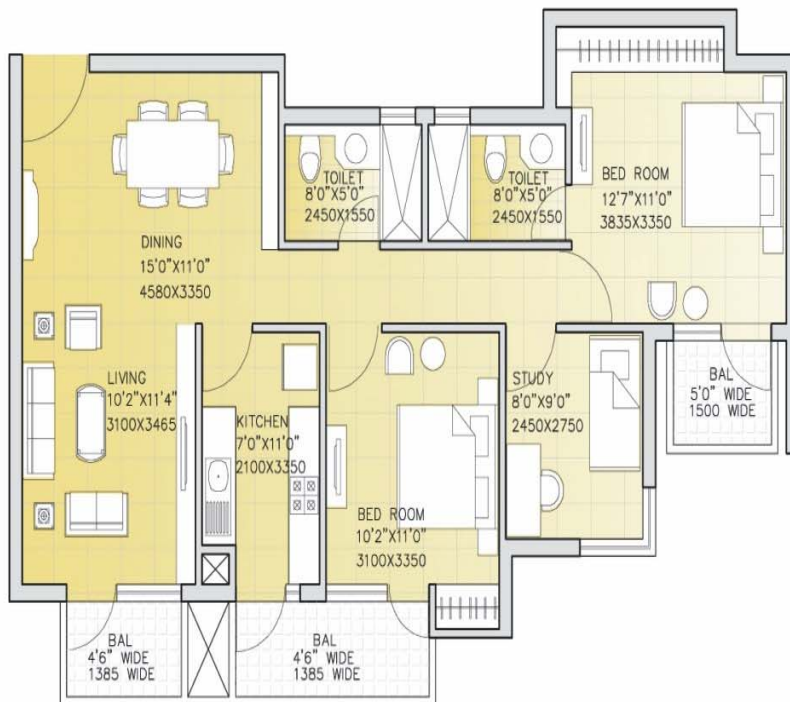

FLOOR PLAN

FLOOR PLAN

NINEX ★ CORONA

TYPE - II ACCOMMODATION: 2 BHK + STUDY
SUPER AREA = 1285 SQ. FT.

TOWERS E, F, G & I
(EXCEPT GROUND FLOOR)