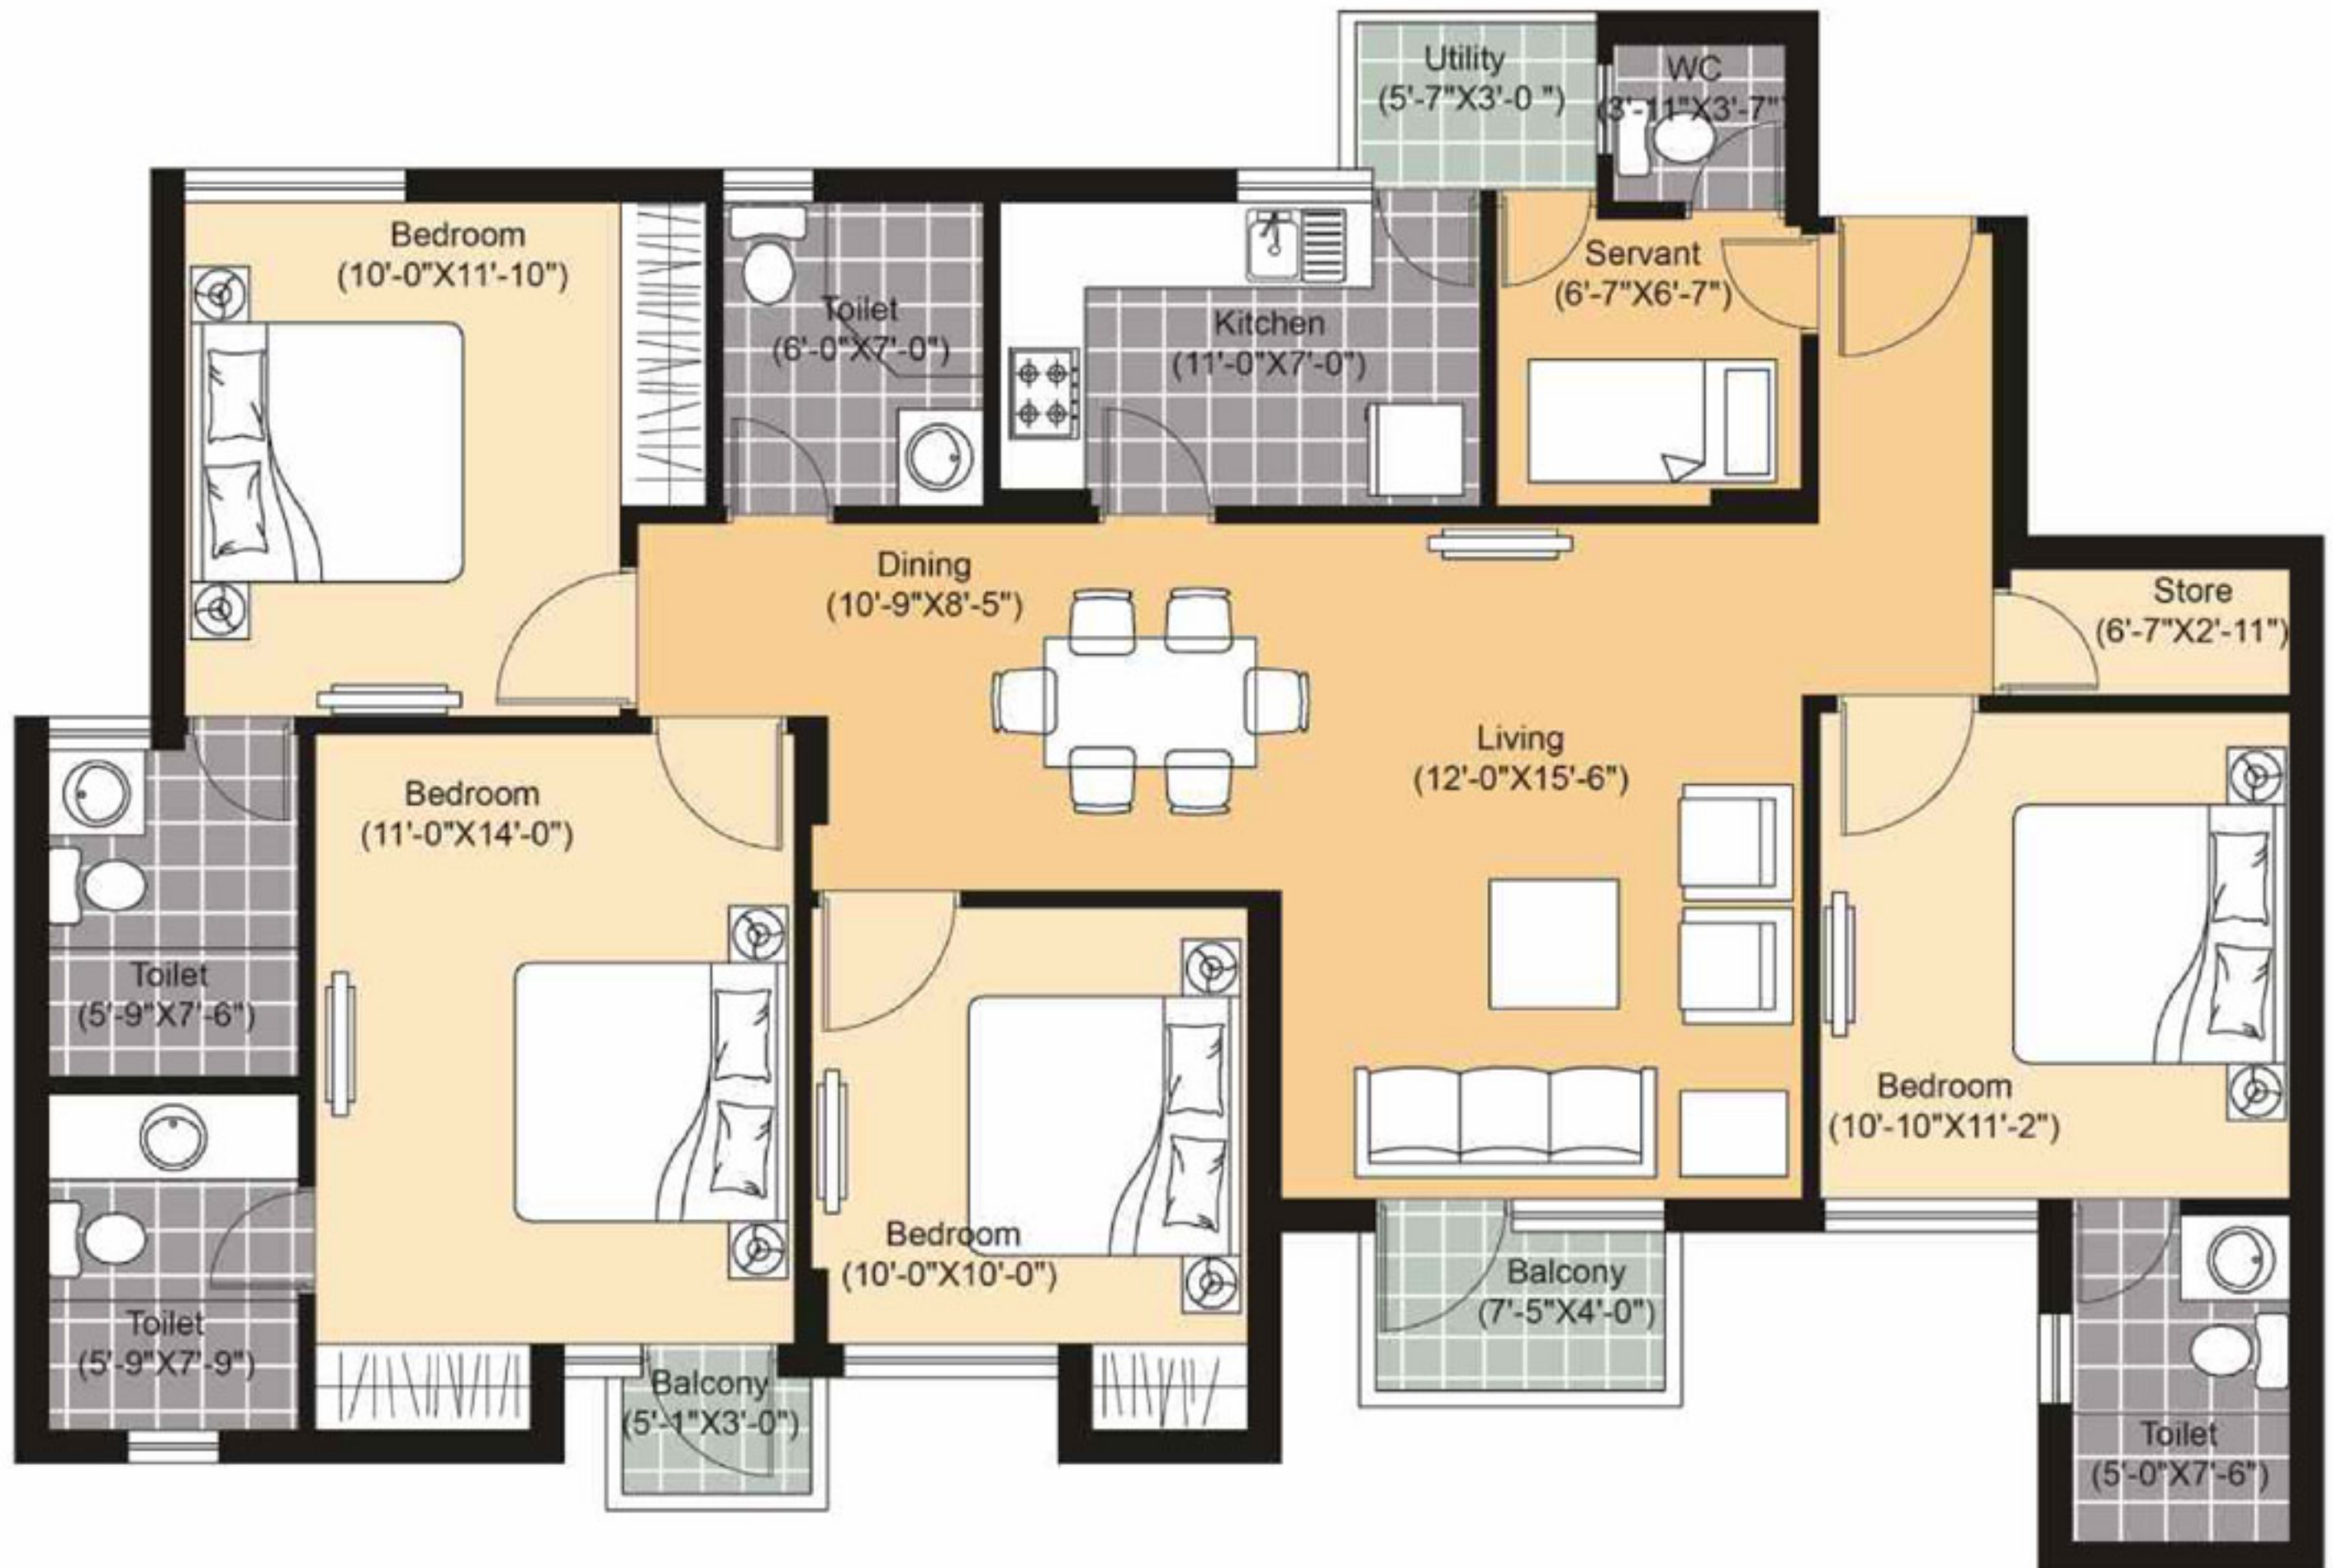

Type - Y3

4BR4TSQ+Store - 1656 sq. ft.

Please Note:

- 1) * Indicates mirror image
- 2) Floor No. 13 does not exist

A1: G02- 1402

A2: G01*- 1401*

A3: G02 - 1402

A4: G01*- 1401

A5: G02 - 1402

A6: G01*- 1401*