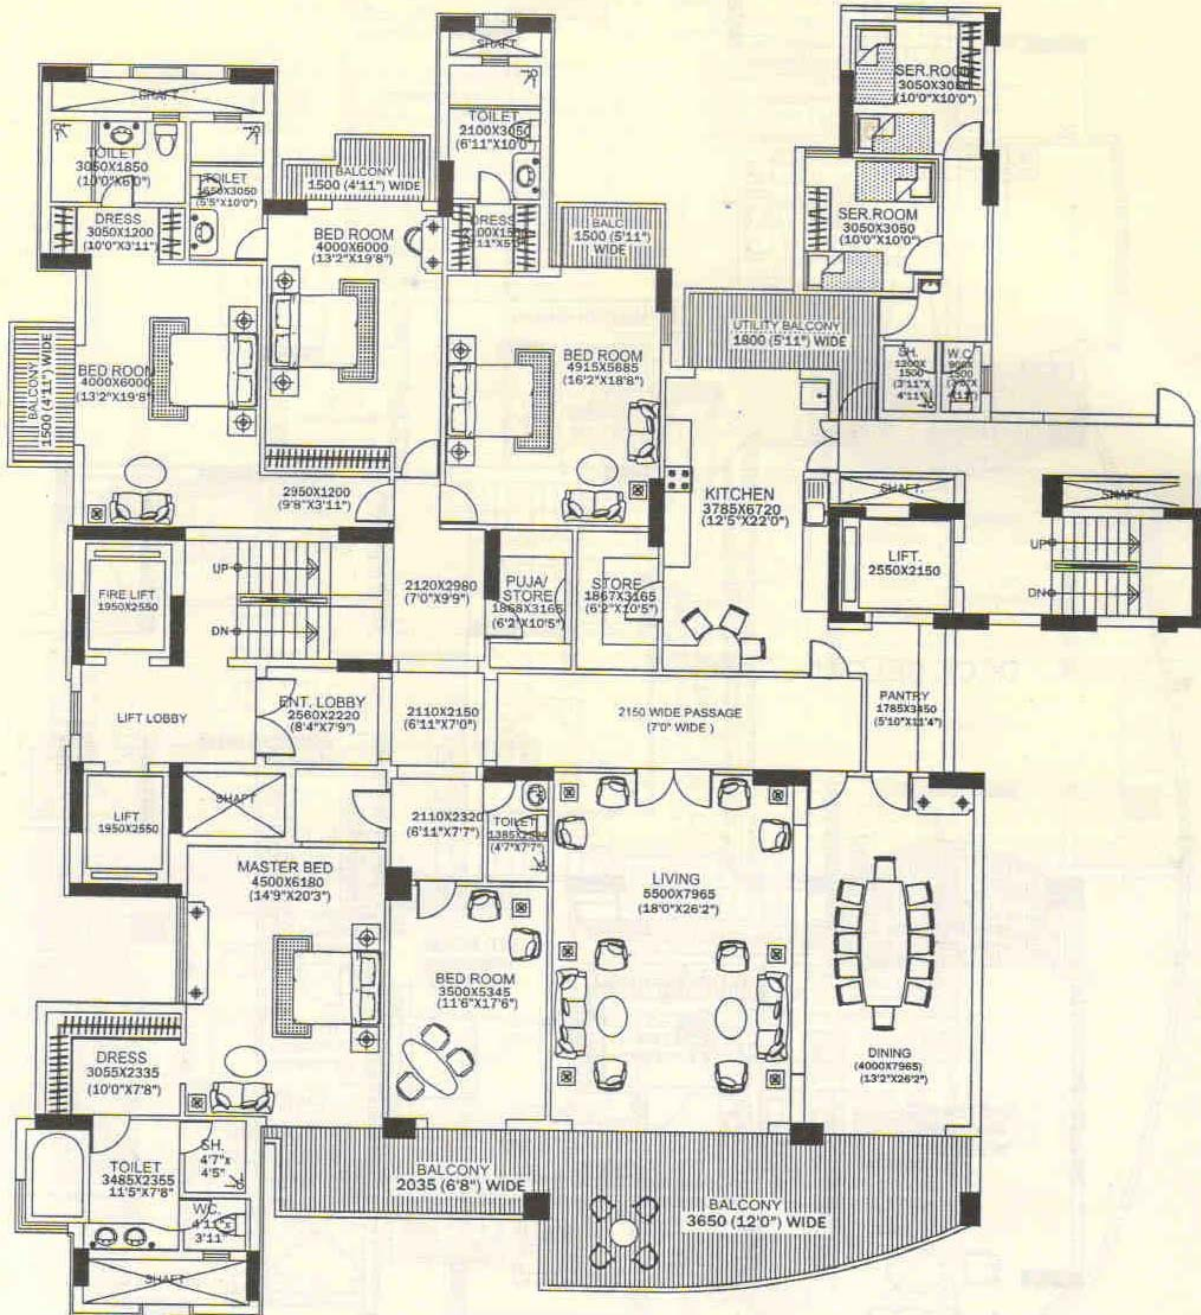

APARTMENT LAYOUT PLAN
(END BLOCK - 3,4)

(NOT TO SCALE)

SALEABLE AREA-5875 SQF
(546.00 sq.mts)
1.0 sq.mts = 10.764 sqft.