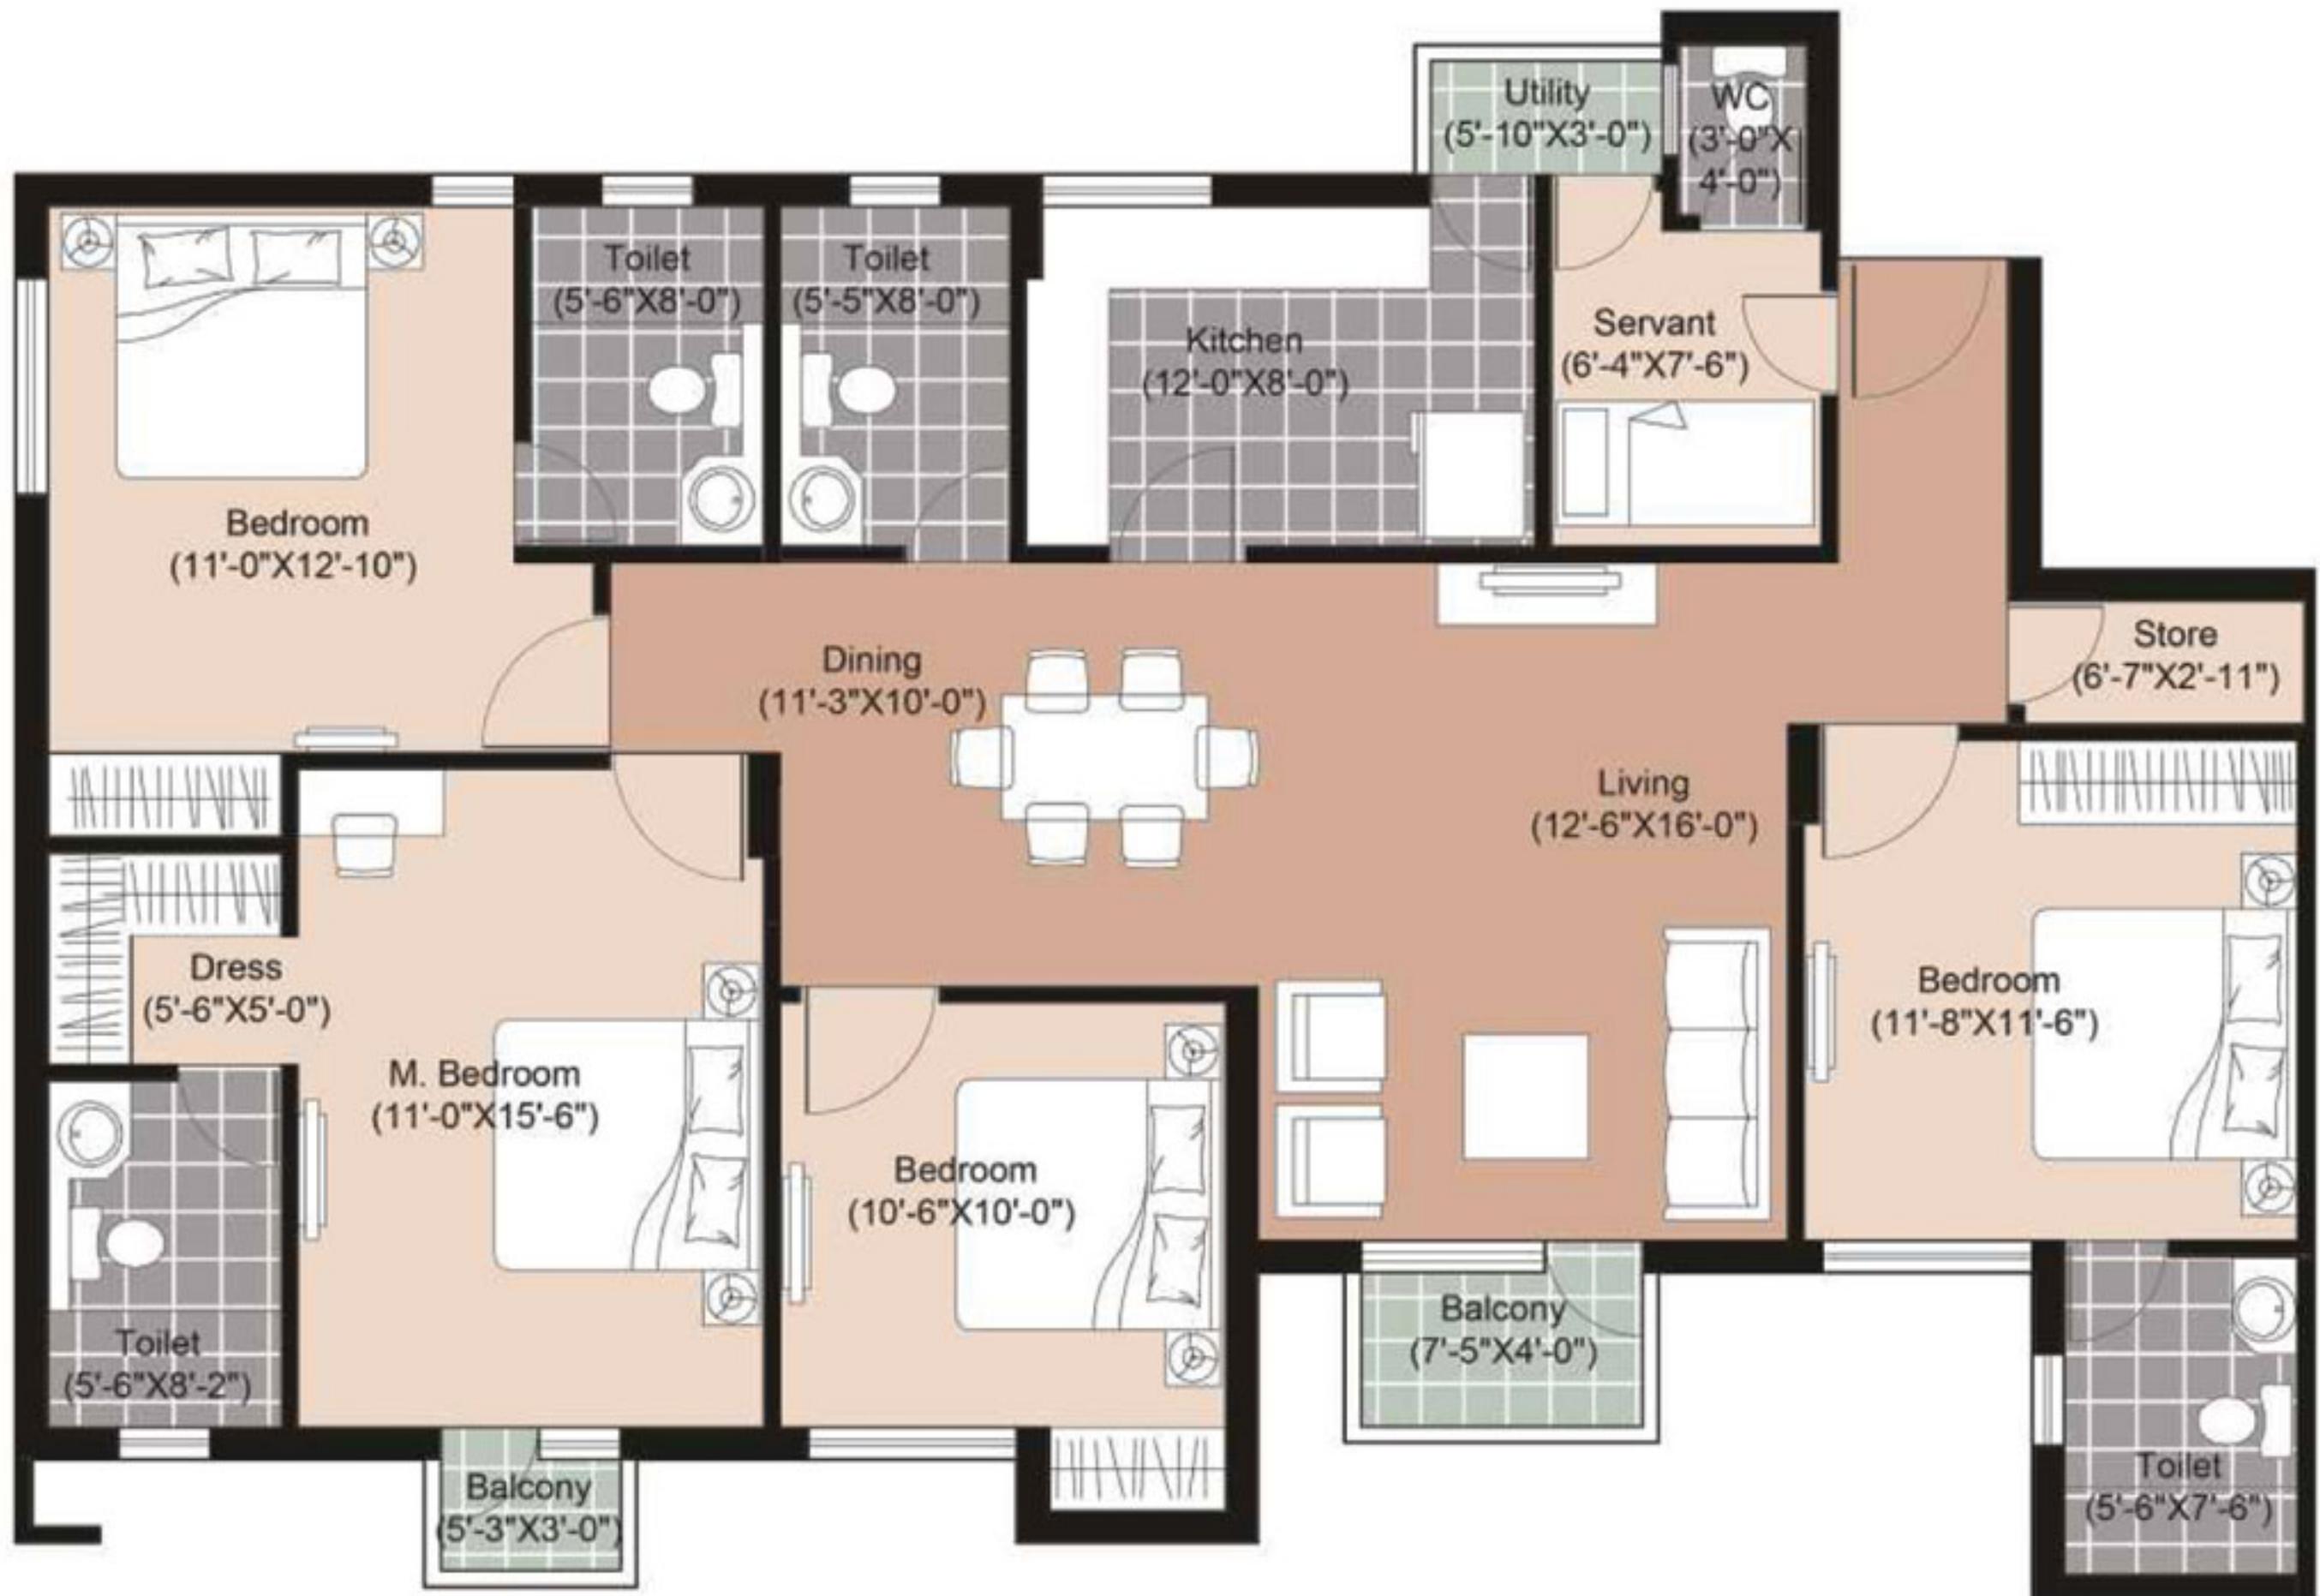

Type - X1

4BR4TSQ + Store : 1870 sq. ft.

Please Note:
1) * Indicates mirror image
2) Floor No 13 does not exist

D1: G01*-1201*
D2: G02-1202