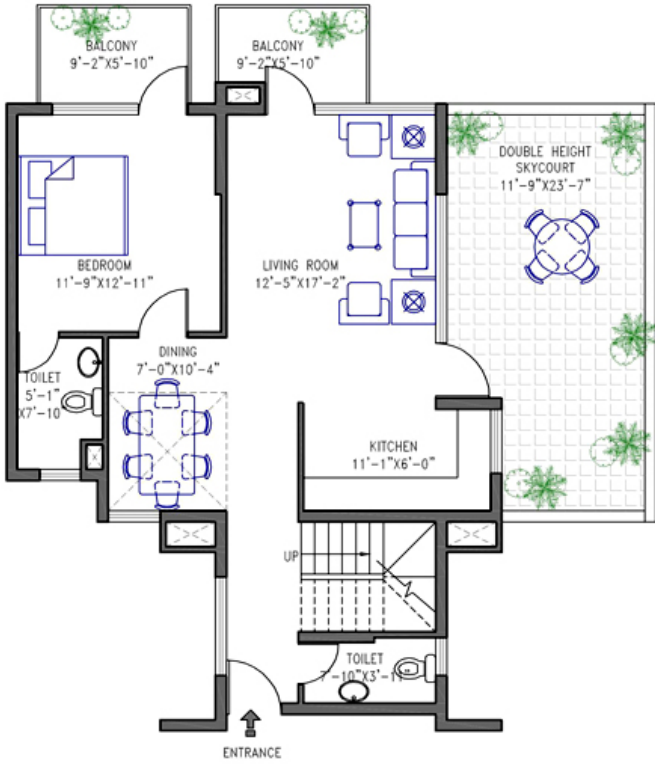

Extended Terrace Duplex Large

DUPLEX LOWER
TYPE A
UNIT DETAIL

Area 2480.38 sqft

DUPLEX LOWER
TYPE A
UNIT DETAIL