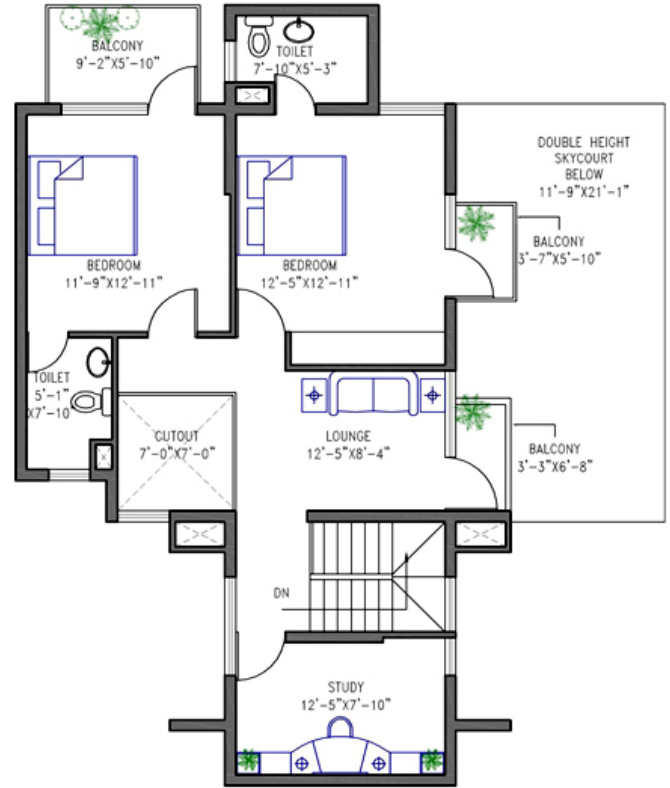

Extended Terrace Duplex Large

DUPLEX LOWER
TYPE A
UNIT DETAIL

Area 2480.38 sqft

DUPLEX LOWER
TYPE A
UNIT DETAIL