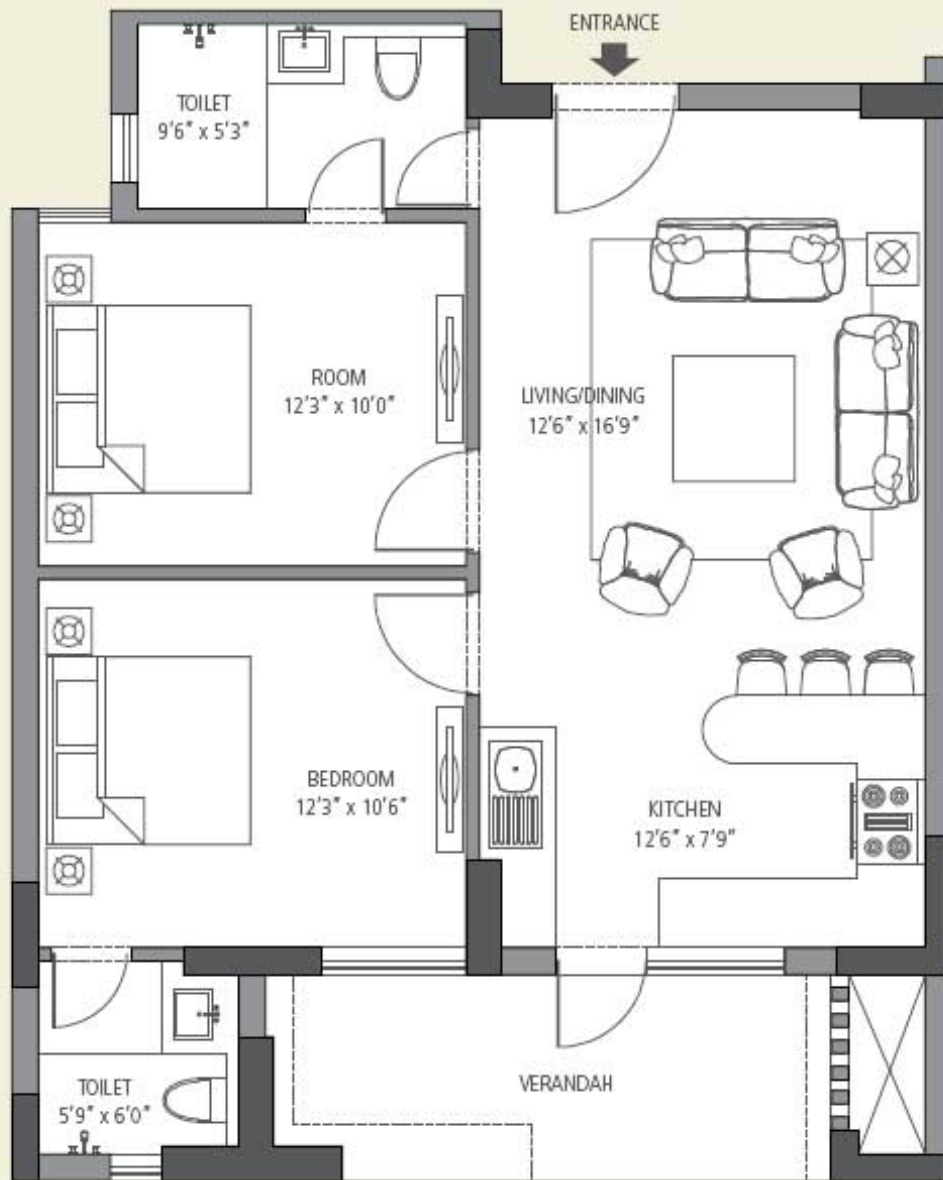

STUDIO APARTMENTS

TYPE A - 2 BEDROOM UNIT (1000 SQ. FEET)

KEY PLAN
GROUND LEVEL